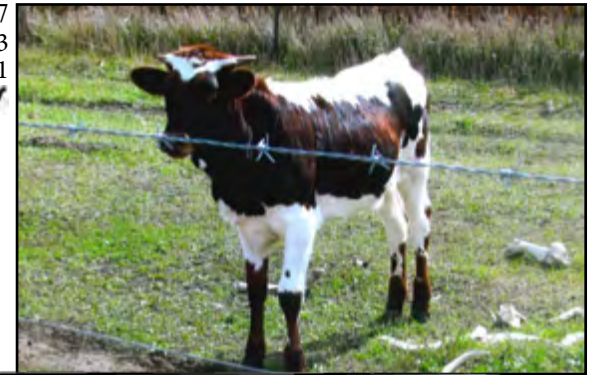

Breeding Info:
Comments: Pretty gal, horns starting out good and she will be an eye catcher with dark brindle and white.
Owner: Pleasant Pines - Corinne Bancroft

LCL RED CARMELLA

TLBAA# CI345549
DOB: 06-18-23
PH# 36
OCV✓

L
O
T **F44**
CLASS 3
KCC DRAGONSLAYER
LL PALE DRAGON
LL APHRODITE
PPF THE TIN MAN
CS CARMELLA LU
7LS MISS LUMAX