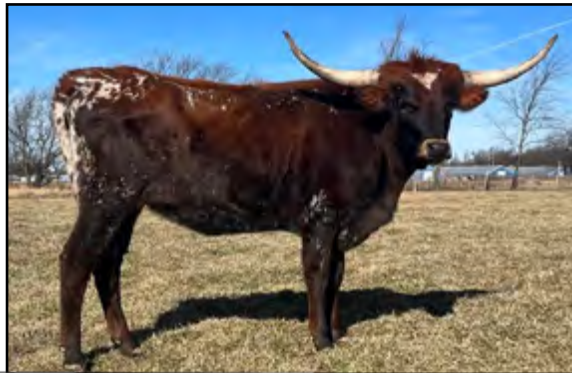

Owner: Savannah Belle Farms - Ty & Lindsey Huskey

CCB MISS KITTY

TLBAA# CI343127

DOB: 04-30-22

PH# 222

OCV✓

LOT F19

BC MOOCHEX
FMB IRON CHEX
CHOICE IRON