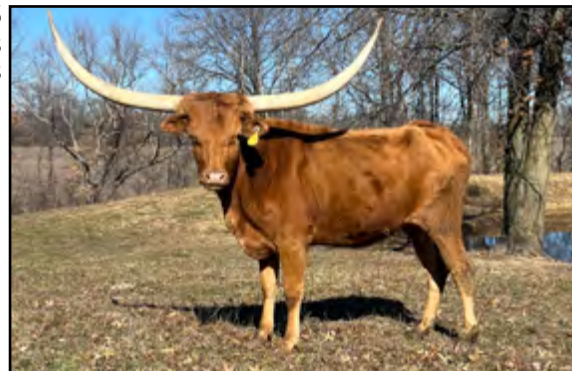

RCC COOKIE CUTTER

LOT 151

FEISTY LEE JR.
TK LEE 57
DOTTIE LEIGH
TUFF STUFF
RCC TUFF COOKIE
FL RIO MAXINE

TLBAA# CI335089
DOB: 05-16-21
PH# 111
OCV✓

Breeding Info: Exposed to Half Link from 11/6/23 to 3/1/24
Comments: Her dam was an embryo mating of Tuff Stuff x FL Rio Maxine who speak for themselves. Her sire is TK LEE who is known for adding size and color as well as horn. Cookie Cutter is exposed to our herd sire, Half Link.
Owner: J Bar J Longhorns - Rusty Clark

CRAWL PAST

LOT 152

SADDLEHORN
ELFEGO
JESTER
ELFEGO
CRAWL FOR IT
CRAWL SPACE

TLBAA# CI341894
DOB: 05-11-21
PH# 245/1
OCV✓

Breeding Info: Exposed to Half Link from 11/6/23 to 3/1/25
Comments: A young cow that is an easy worker. She comes from cows bred by Dickinson Cattle Co that brings in the great Drag Iron. Her sire is Elfego that goes back to Saddlehorn & Winchester. She will make a great addition to any program.
Owner: J Bar J Longhorns - Rusty Clark

HELM BLESSED BE 162

LOT 153

BUBBA TUFF CHEX
BIG LEAGUE
HORSESHOE J DELICIOUS
HUBBELLS 20 GAUGE
HELM GLORY BE 501
HELM TEMPTATION'S GLORY

TLBAA# CI335336
DOB: 06-04-21
PH# 162
OCV✓

Breeding Info: Exposed to Cherokee HR from 6/24/23 to 9/23/23, HL Omaha from 10/19/23 to sale
Comments: Beautiful, well-balanced heifer with deep black horn but great direction. Her Dam is big and goes back to Lambs Temptation. She is exposed to our partnership bull HL Omaha(maternal half brother to $750,000 HR Rosette)
Owner: Helm Cattle Company - John & Debra Helm

BC IRON A SMOKE'N

LOT 154

COWBOY CHEX
LAR SMOKE'N
SMOKY ROAN
DRAG IRON
CHOICE IRON
AX LI'S OPTIMIM CHOICE

TLBAA# CI300091
DOB: 10-24-14
PH# 024
OCV✓