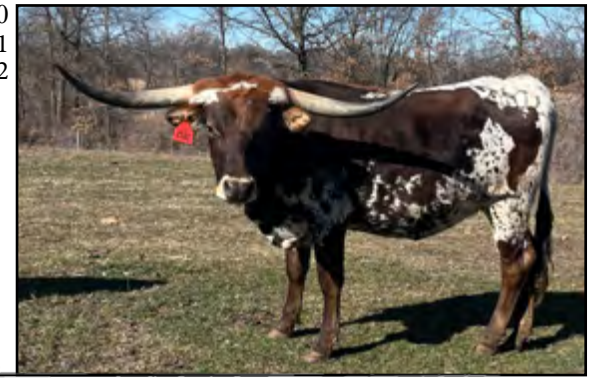

FR PIXIE STICK

LOT 156

WF JEOPARDY
MTR COWBOYS SHADOW
MI TIERRA J88
AIRAMUS EOT
MTR DIXIE EMPRESS
VV VALLEY EMPRESS

TLBAA# CI333300
DOB: 03-27-21
PH# 2102

Breeding Info: Exposed to Rocky Trail ST from 9/1/23 to sale
Comments: Very calm and gentle. Hand fed. Beautiful colors. This will be her first time calving. Out of Rocky Trails ST(78" TTT at 3 years)
Owner: Reds Ranch - Jeremy Jacobs

RR RUBY

LOT 157

PLOWBOY ST
PS MASTER KUNG FU
PS PANDA KONG
JAZZ MAN 46
CAMEL CLOUD
MISS RED 55

ITLA# 285970
DOB: 4/15/19
PH# 20