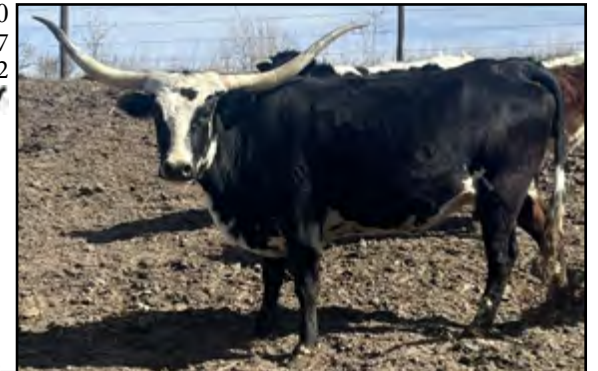

Breeding Info: Exposed to Tuff Road from 8/22/23 to sale date
Comments: Cowgirl has been a consistent producer of quality calves for us. Easy keeper that has never given us any trouble. Can't go wrong with this black pair and she's bred back to the same bull.
Owner: Prairie Sky Longhorns - Melissa McClain

PS COUNTRY DREAMS

LOT 160

PLOWBOY ST
PS KONG'S BIG COUNTRY
PS PANDA KONG
K.C. COMMANDO
PS COMMANDO'S LUCK
TORO'S DREAM

TLBAA# CI346344
DOB: 11-13-21
PH# 122
OCV✓