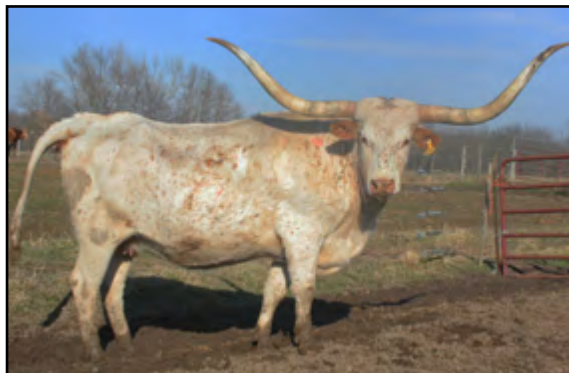

Breeding Info: Bred to WS Soaring Eagle from 8/1/23 to 12/1/23
Comments: Big, deep bodied cow, raises big calves. This calf will be a great cross. Blood tested pregnant.
Owner: Widespread Ranch - Tom Smith