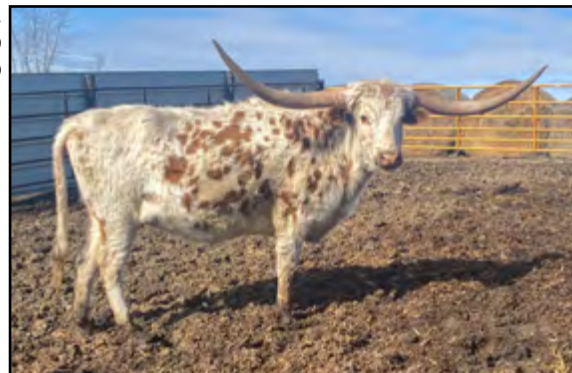

CCB LONESOME PENNY

LOT 165

BC MOOCHEX
FMB IRON CHEX
CHOICE IRON
BL FREEWAY CHEX
SH LONE FREEWAY 47/1
SH LONE DROOPY

TLBAA# CI330242
DOB: 04-15-19
PH# 419