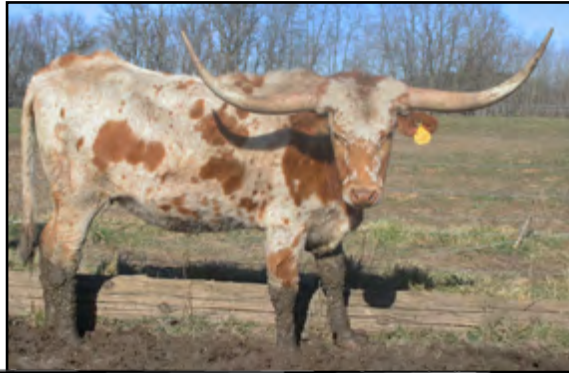

Breeding Info: Bred to WS Earthquake 8/1/23 to 12/1/23
Comments: She is an easy going cow and raised a real nice heifer that I'm retaining. Blood tested pregnant.
Owner: Widespread Ranch - Tom Smith

WS SKY HEART

LOT 148

FORMAL ATTIRE
SKYHAWKE
HOT TEMPER
ATLAS 04
WS SWEETHEART
WS HELEN

TLBAA# CI330205
DOB: 08-07-20
PH# 16/20
OCV✓