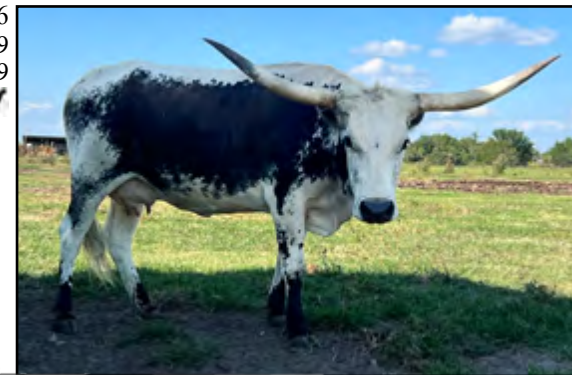

DG MIDNIGHT JACKPOT

ITLA# 281816

DOB: 06-15-19

PH# 1419

OCV✓

MIDNIGHT HUNTER MC 49
MIDNIGHT MAGIC MC 56
JACKIE LYNN 853

L
O
T 128

CASINO HR
HR CASINO LARISA
LARISA BCB

Breeding Info: Exposed to DG Slim Pickins from 6/25/23 to sale

Comments: Jackie is a FULL BUTLER cow with color to burn. Her horns have the laid back angle that promotes twist. She is calm, and throws big, colorful calves. Observed bred 9/4/23 to our young bull that brings in both over 80" parents being a Cowboy Catchit Son and Dun Gun Bomber daughter. Futurity calf potential!

Owner: DG Longhorn Ranch - Dale & Gina Francisco