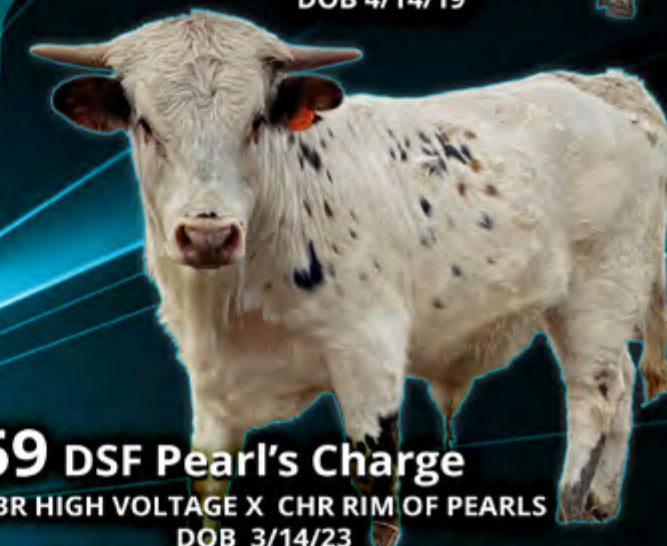

#64 DC RIM STAR FIRE
RIM STAR DC X SCL FIRESTORM
DOB 4/14/19

#59 DSF Pearl's Charge
JBR HIGH VOLTAGE X CHR RIM OF PEARLS
DOB 3/14/23

-D Stock Farm

Nelson, Kim, Jake, & Tyler Dinsmore
Meadville, MO CELL 660-646-4964
www.DinsmoreStockFarm.com