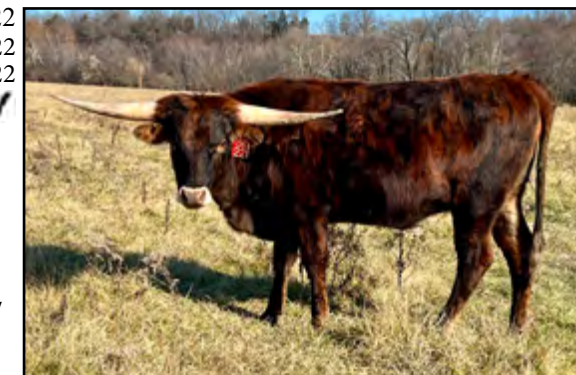

MIDWEST WHISTLIN DIAMOND

TLBAA# CI339505
DOB: 06-21-22
PH# 0822
OCV✓

L
O
T **F3**
CLASS 1

RKJ WHITE LIGHTNIN'
RKJ NIGHTHAWK
D/O MISS JAYHAWKER

SMOKY DIAMOND
WHISTLIN DIAMOND
SH WHISTLIN

Breeding Info: Exposed to FH Midwest Top Gun
Comments: An absolute DIAMOND and the first Whistlin Diamond daughter we have offered for sale. Gentle and calm. We expect her to continue to add color. Exposed to Midwest Top Gun, our son of Hubbell's 20 Gauge squareonelonghorns.com
Owner: Square One Longhorns - Clint & Sharold Tullos

AA WOW'S GINGER

ITLA# 290241
DOB: 03-25-22
PH# 3/2
OCV✓

L
O
T **F4**
CLASS 1

M ARROW WOW
SHR WOW'S ACE
DANIELLE LENA LEIGH

AA HAY COWBOY
AA COWBOY'S GRAND TIME
AA GRAND TIMES

Breeding Info: Exposed to Jest Hangin' Tuff (84" T-T at 32 months)
Comments: Ginger has a unique brindled, roan face and twisty genetics. Ginger's sire was 89" T-T. She has Cowboy Chex and Tempter on the bottom side. Service sire was 84" TTT at 32 months. www.ArchAcres.com
Owner: Arch Acres - Jim & Jodi Small

MTR DRIFTIN' LADY 36/22

TLBAA# CI341522
DOB: 04-15-22
PH# 36/22
OCV✓

L
O
T **F5**
CLASS 1

TUFF SPIRIT
MTR DRIFTWOOD 18/8
MISTY QUEEN EOT

KCCI MIDNIGHT COWBOY
MTR MIDNIGHT LADY 33/18
MTR FOXY DIXIE 15/92

Breeding Info: Exposed to GF Winn Some from 6/18/23 to 9/3/23 and GF Zephyr from 11/20/23 to 2/26/24
Comments: Lady is that pretty deep red bindle color and is showing a lot of lateral horn growth that should twist like her dam. Possible calf at side by GF Winn Some a GF Buck Winn son.
Owner: Volkart Cattle Co - Donnie Volkart

Comments: Josie is a pretty black and white heifer that comes from a very productive maternal line here at the farm. Her horns are cranked back and she should end up a very twisty horned cow. Vet confirmed breeding announced sale day.