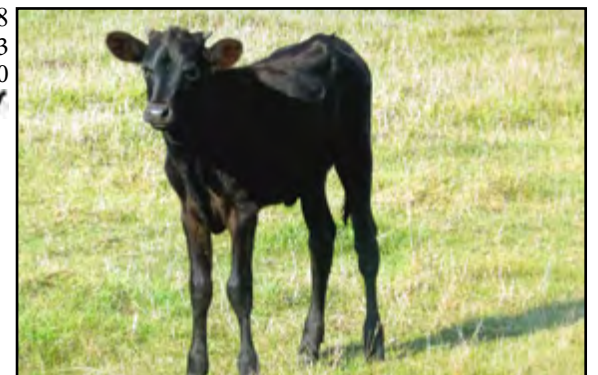

PLEASANT EBONY

TLBAA# CI345728
DOB: 06-14-23
PH# 30
OCV✓

L
O
T **F45**
CLASS 3
TANTANKA SHIYE
RUSTED IRON
COUTURE II
TEJAS QUERVO
JEMIMA 114
LR TAR BABY

Breeding Info:
Comments: Her dam is pretty to look at and Ebony will be too. Very little white on this black heifer.
Owner: Pleasant Pines - Corinne Bancroft