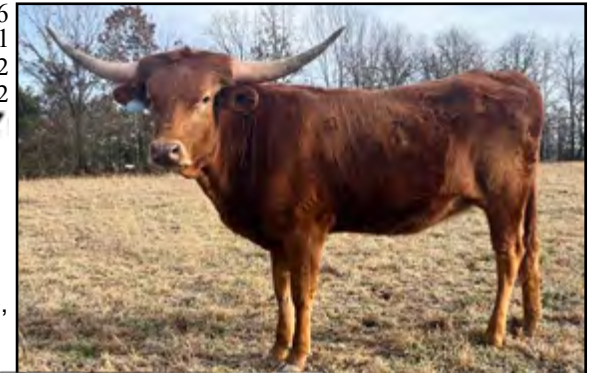

DSM PAYING WITH PEEPS

L
O
T F14
CLASS 1

FIFTY-FIFTY BCB
PAY LINE BCB
HL ROYAL ROSE
SAFARI WARRIOR CHEX
BL FIFI 448
BL FINA JOYA

TLBAA# CI338126
ITLA# 289711
DOB: 04-17-22
PH# 2
OCV✓