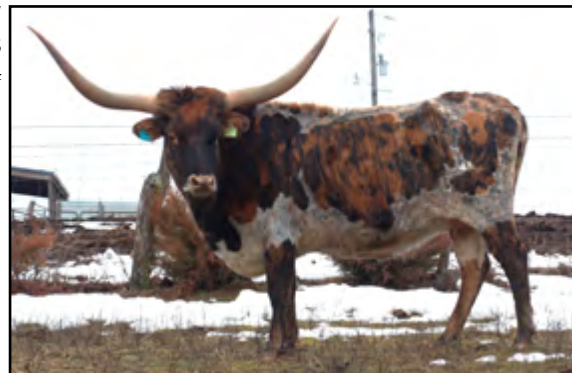

WT XENA MAX

LOT 115

COWBOY TUFF CHEX
JBR ECLIPSE
ETERNAL DIAMOND
MAXIMUS ST
LAR MAXINE 9/09
EOT TENJARA

TLBAA# CI317657
DOB: 03-05-18
PH# 4

Breeding Info: Exposed to Illuminati Tuff CB from 6/17/23 to 10/9/23

Comments: Super nice, young brindle cow who breeds back regular and raises a phenomenal calf. We are retaining her 2023 heifer & her 2021 heifer won the B&C Sale Futurity last year. Easy going, takes cubes from your hand but knows her space. 61 1/2" TTT on 10/28/23

Owner: High View Hill Longhorns - Crook Family